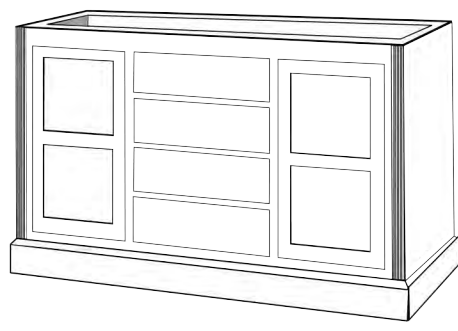

Item No.	Width	Height	Depth	Shelves	Drawers	Doors
WC_2H5102	59"	35 1/2"	24 3/4"	2	4	4

CABINET PRICES	
Item No.	PRICE
WC_2H5101	3900
WC_2H5102	4493

PRICE VARIABLES

Wood

- Maple Wood ..... No Change
- Oak Wood ..... No Change
- Cherry Wood ..... +15%

Finish

- Stain ..... No Change
- Paint ..... Add 10%
- Paint with Rubbed Edges ..... Add 20%
- Unfinished ..... -20%

Doors

- Glass Doors/ Same Species Interior.....Add 35%
- Glass Mullion Door ..... $42 per door
- Arch Door ..... $22 per door
- Cathedral Door ..... $22 per door
- Soft Close Door ..... $20 per door

Drawer

- 1/2" Drawer Box .....-$70 per drawer

Glides