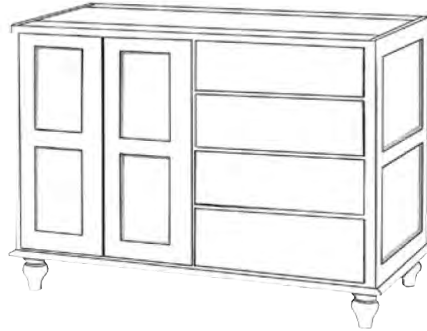

# Cottage Kitchen Islands

140

Designer Kitchen Islands

Back of island

- One adjustable shelf
- Drawers open from front only
- False panels on back
- No modifications

Item No.	Width	Height	Depth	Shelves	Drawers	Doors
WC_2E5101	47"	35 1/2"	24 3/4"	1	4	4