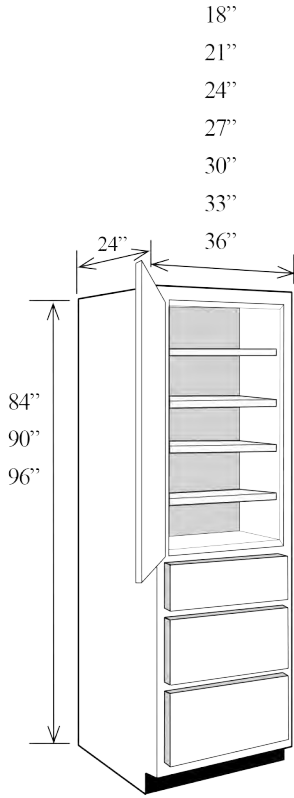

Utility Cabinets with Drawers

128

Opening Dimensions:
top and bottom openings

Item No.	Width	Height	Depth	Shelves	Doors	Opening W	Opening H
BBCD1884L	18"	84"	24"	4	1	15"	27" / 46 1/2"
BBCD2184L	21"	84"	24"	4	1	18"	27" / 46 1/2"
BBCD2484L	24"	84"	24"	4	1	21"	27" / 46 1/2"
BBCD1884R	18"	84"	24"	4	1	15"	27" / 46 1/2"
BBCD2184R	21"	84"	24"	4	1	18"	27" / 46 1/2"
BBCD2484R	24"	84"	24"	4	1	21"	27" / 46 1/2"
BBCD2784	27"	84"	24"	4	2	24"	27" / 46 1/2"
BBCD3084	30"	84"	24"	4	2	27"	27" / 46 1/2"
BBCD3084	33"	84"	24"	4	2	30"	27" / 46 1/2"
BBCD3684	36"	84"	24"	4	2	33"	27" / 46 1/2"
BBCD1890L	18"	90"	24"	4	1	15"	27" / 52 1/2"
BBCD2190L	21"	90"	24"	4	1	18"	27" / 52 1/2"
BBCD2490L	24"	90"	24"	4	1	21"	27" / 52 1/2"
BBCD1890R	18"	90"	24"	4	1	15"	27" / 52 1/2"
BBCD2190R	21"	90"	24"	4	1	18"	27" / 52 1/2"
BBCD2490R	24"	90"	24"	4	1	21"	27" / 52 1/2"
BBCD2790	27"	90"	24"	4	2	24"	27" / 52 1/2"
BBCD3090	30"	90"	24"	4	2	27"	27" / 52 1/2"
BBCD3390	33"	90"	24"	4	2	30"	27" / 52 1/2"
BBCD3690	36"	90"	24"	4	2	33"	27" / 52 1/2"
BBCD1896L	18"	96"	24"	4	1	15"	27" / 58 1/2"
BBCD2196L	21"	96"	24"	4	1	18"	27" / 58 1/2"
BBCD2496L	24"	96"	24"	4	2	21"	27" / 58 1/2"
BBCD1896R	18"	96"	24"	4	1	15"	27" / 58 1/2"
BBCD2196R	21"	96"	24"	4	1	18"	27" / 58 1/2"
BBCD2496R	24"	96"	24"	4	1	21"	27" / 58 1/2"
BBCD2796	27"	96"	24"	4	2	24"	27" / 58 1/2"
BBCD3096	30"	96"	24"	4	2	27"	27" / 58 1/2"
BBCD3396	33"	96"	24"	4	2	30"	27" / 58 1/2"
BBCD3696	36"	96"	24"	4	2	33"	27" / 58 1/2"