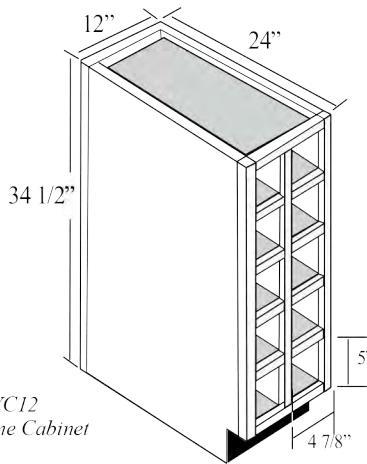

# Wine Storage Base Cabinets

- Top stemware rack
- Glass Door
- Same species interior
- Specify hinge left or hinge right
- No modifications

Item No.	Width	Height	Depth	Bottles	Doors	Drawers	Opening W	Opening H
BWC21L	21"	34 1/2"	24"	12	1	1	18"	20 1/4"
BWC21R	21"	34 1/2"	24"	12	1	1	18"	20 1/4"