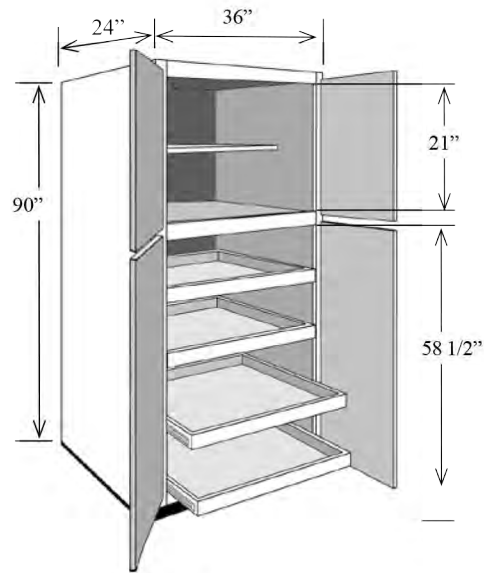

CABINET PRICES

Item No.	Level 1	Level 2	Level 3	Level 4	Level 5
BBCP1884L	1911	1989	2088	2290	2450
BBCP1884R	1911	1989	2088	2290	2450
BBCP2184L	2080	2166	2276	2495	2668
BBCP2184R	2080	2166	2276	2495	2668
BBCP2484	2276	2367	2486	2723	2914
BBCP2484L	2276	2367	2486	2723	2914
BBCP2784	2448	2549	2678	2932	3137
BBCP3084	2736	2846	2992	3274	3502
BBCP3384	3220	3568	3521	3858	4121
BBCP3684	3284	3420	3593	3935	4209
BBCP1890L	2066	2148	2258	2472	2645
BBCP1890R	2066	2148	2258	2472	2645
BBCP2190L	2235	2326	2445	2678	2864
BBCP2190R	2235	2326	2445	2678	2864
BBCP2490	2463	2564	2696	2951	3156
BBCP2490L	2463	2564	2696	2951	3156
BBCP2490R	2463	2564	2696	2951	3156
BBCP2790	2636	2746	2886	3160	3380
BBCP3090	2955	3078	3233	3544	3790
BBCP3390	3438	3580	3762	4118	4406
BBCP3690	3544	3689	3864	4245	4541
BBCP1896L	2194	2285	2404	2632	2813
BBCP1896R	2194	2285	2404	2632	2813
BBCP2196L	2372	2468	2595	2841	3038
BBCP2196R	2368	2468	2595	2841	3038
BBCP2496	2622	2727	2864	3137	3357
BBCP2496L	2622	2727	2864	3137	3357
BBCP2496R	2622	2727	2864	3137	3357
BBCP2796	2800	2914	3060	3352	3585
BBCP3096	3152	3279	3443	3772	4036
BBCP3396	3520	3680	3872	4250	4652

Pantries with Pullouts Prices

- One fixed shelf
- One adjustable half-shelf
- Four adjustable pullout shelves
- Ball-bearing full extension glides
- 96"H has a removable toe-kick base
- Specify hinge left or hinge right for one door cabinet

PRICE VARIABLES

Cabinet

- All Wood Box . . . . . No Change
- Plywood Sides . . . . . -5%
- All Furniture Board Box . . . . . -11%
- Full Overlay . . . . . No Change
- Same Species Interior . . . . . Add 30%
- Finished Side Wall Cabinet $80
- Finished Side Base Cabinet $128
- Finished Side Tall Cabinet $360
- Add Pull Out Tray $162

Wood

- Maple Wood . . . . . No Change
- Oak Wood . . . . . No Change
- Cherry Wood . . . . . +15%

Finish

- Stain . . . . . No Change
- Paint . . . . . Add 10%
- Paint with Rubbed Edges . . . . . Add 20%
- Unfinished . . . . . -20%

Doors

- Glass Doors/ Same Species Interior . . . . . Add 35%
- Glass Mullion Door . . . . . $42 per door
- Arch Door . . . . . $22 per door
- Cathedral Door . . . . . $22 per door
- Soft Close Door . . . . . $20 per door