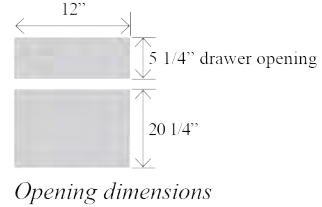

Item No.	Width	Height	Depth	Doors	Drawers	Opening W	Opening H
BWB15	15"	34 1/2"	24"	1	1	12"	20 1/4"