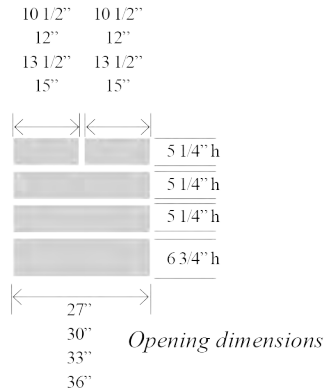

Item No.	Width	Height	Depth	Drawers	Opening W	Opening H
B5DS27	27"	34 1/2"	24"	5	10 1/2" / 24"	5 1/4" / 6 3/4"
B5DS30	30"	34 1/2"	24"	5	12" / 27"	5 1/4" / 6 3/4"
B5DS33	33"	34 1/2"	24"	5	13 1/2" / 30"	5 1/4" / 6 3/4"
B5DS36	36"	34 1/2"	24"	5	15" / 33"	5 1/4" / 6 3/4"

CABINET PRICES					
Item No.	Level 1	Level 2	Level 3	Level 4	Level 5
B4D12	1748	1781	1829	1920	1992
B4D15	1786	1824	1872	1968	2045
B4D18	1839	1877	1930	2031	2112
B4D21	1892	1930	1988	2093	2180
B4D24	1944	1988	2045	2160	2247
B4D27	2002	2045	2108	2223	2319
B4D30	2060	2108	2170	2295	2396
B4D33	2122	2170	2237	2367	2472
B4D36	2180	2232	2304	2439	2549
B4DS27	1935	1978	2036	2146	2237
B4DS30	1992	2396	2098	2213	2309
B4DS33	2045	2093	2156	2280	2376
B4DS36	210	2156	2223	2352	2453
B5DS27	2247	2295	2357	2477	2578
B5DS30	2309	2357	2424	2549	2655
B5DS33	2367	2492	2487	2621	2732
B5DS36	2434	2487	2559	2698	2813

PRICE VARIABLES

Cabinet

- All Wood Box ..... No Change
- Plywood Sides ..... -5%
- All Furniture Board Box ..... -11%
- Full Overlay ..... No Change
- Same Species Interior ..... Add 30%
- Finished Side Wall Cabinet $80
- Finished Side Base Cabinet $128
- Finished Side Tall Cabinet $360

Wood

- Maple Wood ..... No Change
- Oak Wood ..... No Change
- Cherry Wood ..... +15%

Finish

- Stain ..... No Change
- Paint ..... Add 10%
- Paint with Rubbed Edges ..... Add 20%
- Unfinished ..... -20%

Drawer

- 1/2" Drawer Box ..... -$70 per drawer

Glides

- Full Ext. Ball Bearing Glide (F) ..... -$60 per drawer