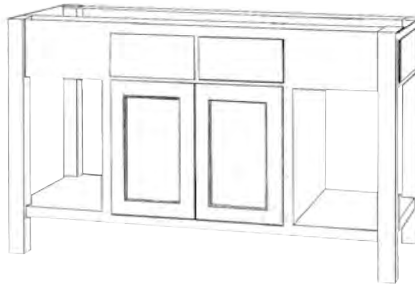

Item No.	Width	Height	Depth	Shelves	Drawers	Doors
WC_2B5104	58 1/2"	35 1/2"	22 1/4"	1	4	4