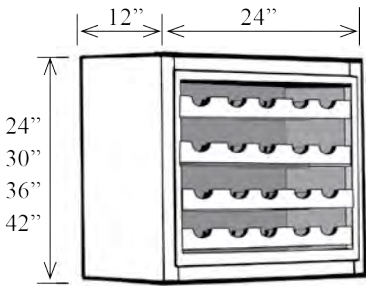

• No Modifications on 42"H

Verticle Wine Racks

Item No.	Width	Height	Depth	Shelves	Bottles
WVR2424	24"	24"	12"	3	15
WVR2430	24"	30"	12"	4	20
WVR2436	24"	36"	12"	5	25
WVR2442	24"	42"	12"	6	30

CABINET PRICES	
Item No.	PRICE
WHR2415	600
WHR2715	620
WHR3015	639
WHR3315	663
WHR3615	682
WHR4215	711
WVR2424	624
WVR2430	759
WVR2436	941
WVR2442	1124

PRICE VARIABLES

Wood

Maple Wood	No Change
Oak Wood	No Change
Cherry Wood	+15%

Finish

Stain	No Change
Paint	Add 10%
Paint with Rubbed Edges	Add 20%
Unfinished	-20%