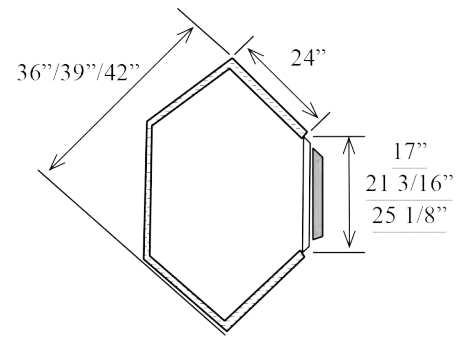

Item No.	Width Along Wall	Height	Depth	Shelves	Doors	Drawers	Opening W	Opening L
BCD36L	36"	34 1/2"	24"	1	1	1	14"	5 1/4" / 20 1/4"
BCD36R	36"	34 1/2"	24"	1	1	1	14"	5 1/4" / 20 1/4"
BCD39L	39"	34 1/2"	24"	1	1	1	18 3/16"	5 1/4" / 20 1/4"
BCD39R	39"	34 1/2"	24"	1	1	1	18 3/16"	5 1/4" / 20 1/4"
BCD42	42"	34 1/2"	24"	1	2	1	22 1/8"	5 1/4" / 20 1/4"

CABINET PRICES					
Item No.	Level 1	Level 2	Level 3	Level 4	Level 5
BBD27	1248	1287	1344	1450	1536
BBD30	1283	1325	1383	1493	1584
BBD33	1340	1599	1445	1560	1652
BBD36	1402	1450	1512	1637	1738
BBD39	1776	1829	1901	2040	2151
BBD42	1868	1925	2002	2151	2271
BCR36L	1037	1076	1133	1239	1205
BCR36R	1037	1076	1133	1239	1325
BCD36L	1320	1364	1421	1536	1628
BCD36R	1320	1364	1421	1536	1628
BCD39L	1484	1532	1599	1733	1839
BCD39R	1484	1532	1599	1733	1839
BCD42	1594	1647	1719	1863	1978

PRICE VARIABLES

1. **Cabinet**
2. All Wood Box . . . . . No Change
   - Plywood Sides . . . . . -5%
   - All Furniture Board Box . . . . . -11%
   - Full Overlay . . . . . No Change
   - Same Species Interior . . . . . Add 30%
   - Finished Side Wall Cabinet $80
   - Finished Side Base Cabinet $128
   - Finished Side Tall Cabinet $360
   - Add Pull Out Tray $162

1. **Wood**
2. Maple Wood . . . . . No Change
   - Oak Wood . . . . . No Change
   - Cherry Wood . . . . . +15%

1. **Finish**
2. Stain . . . . . No Change
   - Paint . . . . . Add 10%
   - Paint with Rubbed Edges . . . . . Add 20%
   - Unfinished . . . . . -20%

1. **Drawer**
2. 1/2" Drawer Box . . . . . -$70 per drawer