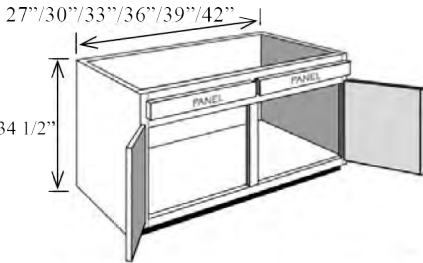

# Sink & Range Base Cabinets

- No interior shelves
- One false drawer front

22 1/2" / 25 1/2" / 28 1/2" / 31 1/2" / 34 1/2"

Opening Dimensions

Item No.	Width	Height	Depth	Doors	Opening W	Opening H	Sink Top W	Sink Top D
BSB24	24"	34 1/2"	24"	2	21"	5 1/4" / 20 1/4"	22 1/2"	22 1/2"
BSB24L	24"	34 1/2"	24"	1	21"	5 1/4" / 20 1/4"	22 1/2"	22 1/2"
BSB24R	24"	34 1/2"	24"	1	21"	5 1/4" / 20 1/4"	22 1/2"	22 1/2"