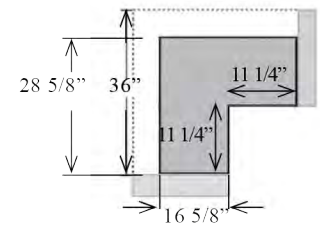

Note: Cabinet must be installed 7 3/8 inches from the wall.

Item No.	Width from Corner	Height	Depth	Shelves	Doors	Opening W	Opening H
BCR36L	36"	34 1/2"	36"	1	1	11 1/4"	27"
BCR36R	36"	34 1/2"	36"	1	1	11 1/4"	27"