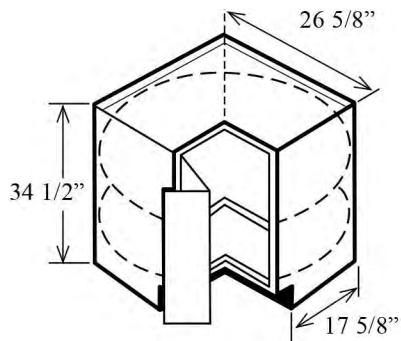

Lazy Susan Base Cabinets

- No modifications
- Specify hinge left or hinge right
- One bi-fold door
- Two revolving plastic shelves
- Depth is the measurement along the wall
- 33W 1/2" overlay Solid Door