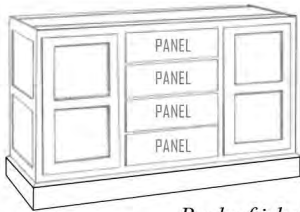

### Glides

*Back of island*

- One adjustable shelf
- Drawers open from front only
- False panels on back
- No modifications

Item No.	Width	Height	Depth	Shelves	Drawers	Doors
WC_2G5101	47"	35 1/2"	24 3/4"	1	4	4