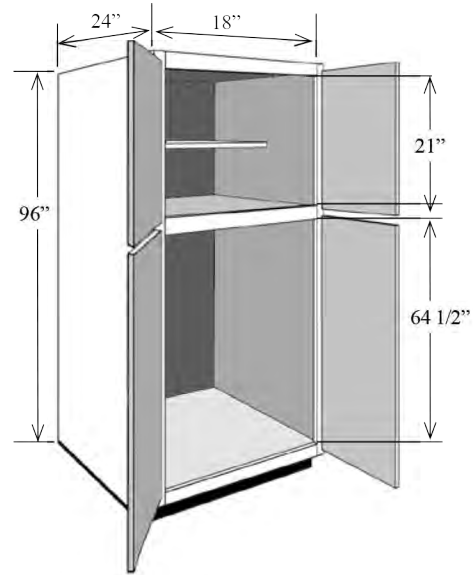

CABINET PRICES

Item No.	Level 1	Level 2	Level 3	Level 4	Level 5
BBC1884L	1295	1346	1414	1551	1655
BBC1884R	1295	1346	1414	1551	1655
BBC2184L	1427	1487	1564	1710	1829
BBC2184R	1427	1487	1564	1710	1829
BBC2484	1538	1601	1683	1842	1971
BBC2484L	1538	1601	1683	1842	1971
BBC2784	1670	1738	1829	2002	2139
BBC3084	1655	1724	1811	1984	2121
BBC3384	1824	1898	1994	2184	2336
BBC3684	1774	1847	1934	2054	2276
BBC1890L	1404	1460	1533	1678	1797
BBC1890R	1404	1460	1533	1678	1797
BBC2190L	1533	1596	1678	1838	1966
BBC2190R	1533	1596	1678	1838	1966
BBC2490	1655	1724	1908	1984	2121
BBC2490L	1655	1724	1908	1984	2121
BBC2490R	1655	1724	1908	1984	2121
BBC2790	1792	1865	1961	2148	2298
BBC3090	1774	1847	1943	2124	2243
BBC3390	1929	2007	2108	2308	2472
BBC3690	1898	1974	2075	2271	2430
BBC1896L	1496	1556	1637	1792	1916
BBC1896R	1496	1556	1637	1792	1916
BBC2196L	1628	1692	1779	1948	2085
BBC2196R	1628	1692	1779	1948	2085
BBC2496	1774	1847	1943	2126	2276
BBC2496L	1774	1847	1943	2126	2276
BBC2496R	1774	1847	1943	2126	2276
BBC2796	1911	1989	2088	2290	2450
BBC3096	1898	1974	2075	2271	2430
BBC3396	2062	2144	2253	2468	2640

Utility Cabinets Prices

- One fixed shelf
- One adjustable half-shelf
- Removable toe kick base on 96"
- Specify hinge left or hinge right for one door cabinet

PRICE VARIABLES

Cabinet

All Wood Box	◆	No Change
Plywood Sides	★	-5%
All Furniture Board Box	▲	-11%
Full Overlay		No Change
Same Species Interior		Add 30%
Finished Side Wall Cabinet		$80
Finished Side Base Cabinet		$128
Finished Side Tall Cabinet		$360
Add Pull Out Tray		$162

Wood

Maple Wood		No Change
Oak Wood		No Change
Cherry Wood		+15%

Finish

Stain		No Change
Paint		Add 10%
Paint with Rubbed Edges		Add 20%
Unfinished		-20%

Doors

Glass Doors/ Same Species Interior		Add 35%
Glass Mullion Door		$42 per door
Arch Door		$22 per door
Cathedral Door		$22 per door
Soft Close Door		$20 per door