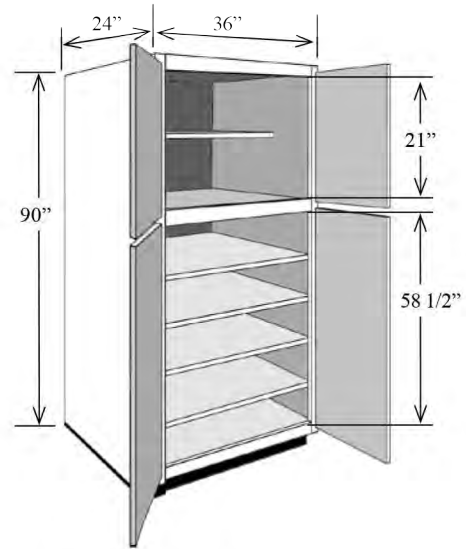

CABINET PRICES

Item No.	Level 1	Level 2	Level 3	Level 4	Level 5
BBCA1884L	1391	1449	1522	1670	1784
BBCA1884R	1391	1449	1522	1670	1784
BBCA2184L	1522	1583	1665	1824	1950
BBCA2184R	1522	1583	1665	1824	1950
BBCA2484	1644	1710	1796	1967	2105
BBCA2484L	1644	1710	1796	1967	2105
BBCA2784	1775	1848	1942	2126	2277
BBCA3084	1971	2052	2159	2363	2526
BBCA3384	2297	2391	2513	2751	2942
BBCA3684	2370	2469	2595	2840	3040
BBCA1890L	1506	1568	1649	1804	1930
BBCA1890R	1506	1568	1649	1804	1930
BBCA2190L	1636	1702	1787	1959	2093
BBCA2190R	1636	1702	1787	1959	2093
BBCA2490	1775	1848	1942	2126	2277
BBCA2490L	1775	1848	1942	2126	2277
BBCA2490R	1775	1848	1942	2126	2277
BBCA2790	1910	1988	2090	2289	2448
BBCA3090	2139	2224	2338	2559	2738
BBCA3390	2489	2591	2722	2982	3191
BBCA3690	2562	2669	2804	3072	3285
BBCA1896L	1600	1665	1751	1918	2049
BBCA1896R	1600	1665	1751	1918	2049
BBCA2196L	1734	1804	1898	2078	2220
BBCA2196R	1734	1804	1898	2078	2220
BBCA2496	1889	1967	2069	2265	2420
BBCA2496L	1889	1967	2069	2265	2420
BBCA2496R	1889	1967	2069	2265	2420
BBCA2796	2028	2110	2216	2428	2595
BBCA3096	2273	2367	2486	2722	2914
BBCA3396	2644	2751	2889	3166	3387

Utility Cabinets with Shelves Prices

- One fixed shelf
- One adjustable half-shelf
- Four adjustable shelves
- Removable toe kick base on 96"
- Specify hinge left or hinge right for one door cabinet

PRICE VARIABLES

Cabinet

All Wood Box	◆	No Change
Plywood Sides	★	-5%
All Furniture Board Box	▲	-11%
Full Overlay		No Change
Same Species Interior		Add 30%
Finished Side Wall Cabinet		$80
Finished Side Base Cabinet		$128
Finished Side Tall Cabinet		$360
Add Pull Out Tray		$162

Wood

Maple Wood		No Change
Oak Wood		No Change
Cherry Wood		+15%

Finish

Stain		No Change
Paint		Add 10%
Paint with Rubbed Edges		Add 20%
Unfinished		-20%

Doors

Glass Doors/ Same Species Interior		Add 35%
Glass Mullion Door		$42 per door
Arch Door		$22 per door
Cathedral Door		$22 per door
Soft Close Door		$20 per door