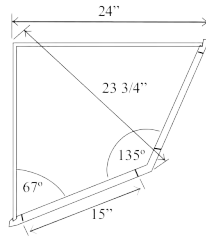

- One Shelf
- No modifications

Item No.	Width	Height	Depth	Doors	Shelves	Opening W	Opening H
BAE24	15"	34 1/2"	24"	2	1	15 3/8" / 15 3/8"	27"

CABINET PRICES

Item No.	Level 1	Level 2	Level 3	Level 4	Level 5
BAC24	1104	1148	1205	1320	1412
BETL12	773	802	845	927	989
BETR12	773	802	845	927	989
BAE24	1052	1095	1152	1263	1349

PRICE VARIABLES

Cabinet

- All Wood Box . . . . . No Change
- Plywood Sides . . . . . -5%
- All Furniture Board Box . . . . . -11%
- Full Overlay . . . . . No Change
- Same Species Interior . . . . . Add 30%
- Finished Side Wall Cabinet $80
- Finished Side Base Cabinet $128
- Finished Side Tall Cabinet $360
- Add Pull Out Tray $162

Wood

- Maple Wood . . . . . No Change
- Oak Wood . . . . . No Change
- Cherry Wood . . . . . +15%

Finish

- Stain . . . . . No Change
- Paint . . . . . Add 10%