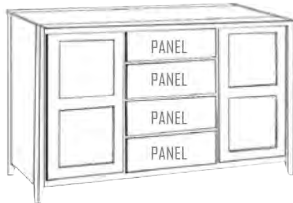

Back of island

- Two adjustable shelf
- Drawers open from front only
- False panels on back
- No modifications