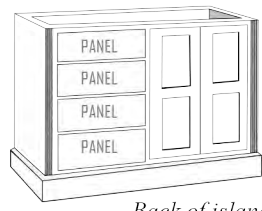

Fluted Kitchen Island

142

Designer Kitchen Islands

Back of island

- One adjustable shelf
- Drawers open from front only
- False panels on back
- No modifications