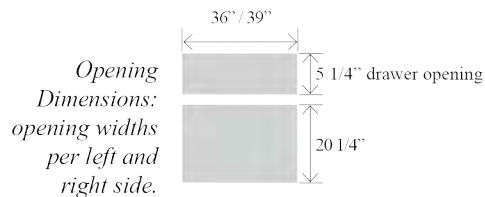

Item No.	Width	Height	Depth	Shelves	Doors	Drawers	Opening W	Opening H
BBD39	39"	34 1/2"	24"	1	2	2	36"	20 1/4"
BBD42	42"	34 1/2"	24"	1	2	2	39"	20 1/4"

See the prices and pricing variables on the opposite page.