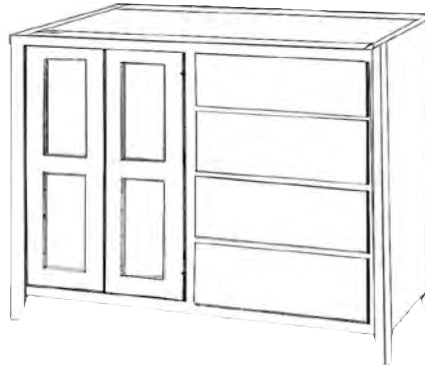

Item No.	Width	Height	Depth	Shelves	Drawers	Doors
WC_2T5101	46 1/2"	35 1/2"	23 1/4"	1	4	4