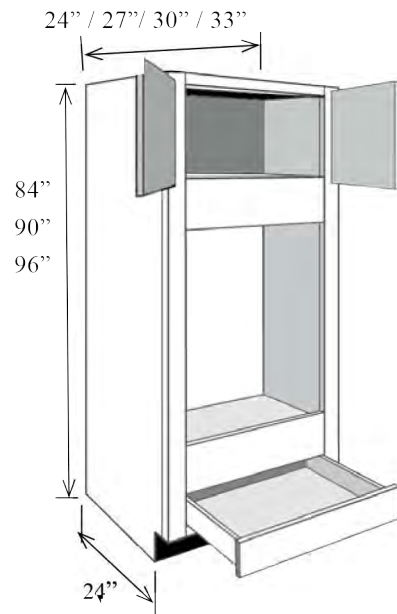

Oven Cabinets

Max Opening
Widths:
24W = 22 1/2"
27W = 25 1/2"
30W = 28 1/2"
33W = 31 1/2"

- Must specify oven opening size
- 96" H have a removable toekick base

- Must specify oven opening size
- One 8"H drawer
- 96" H have a removable toekick base

Item No.	Width	Height	Depth	Doors	Bottom Opening H
OC2484	24"	84"	24"	4	25 1/2"
OC2784	27"	84"	24"	4	25 1/2"
OC3084	30"	84"	24"	4	25 1/2"
OC3384	33"	84"	24"	4	25 1/2"
OC2490	24"	90"	24"	4	25 1/2"
OC2790	27"	90"	24"	4	25 1/2"
OC3090	30"	90"	24"	4	25 1/2"
OC3390	33"	90"	24"	4	25 1/2"
OC2496	24"	96"	24"	4	25 1/2"
OC2796	27"	96"	24"	4	25 1/2"
OC3096	30"	96"	24"	4	25 1/2"
OC3396	33"	96"	24"	4	25 1/2"

Item No.	Width	Height	Depth	Doors	Drawers	Drawer Opening H
OCD2484	24"	84"	24"	2	1	9 3/4"
OCD2784	27"	84"	24"	2	1	9 3/4"
OCD3084	30"	84"	24"	2	1	9 3/4"
OCD3384	33"	84"	24"	2	1	9 3/4"
OCD2490	24"	90"	24"	2	1	9 3/4"
OCD2790	27"	90"	24"	2	1	9 3/4"
OCD3090	30"	90"	24"	2	1	9 3/4"
OCD3390	33"	90"	24"	2	1	9 3/4"
OCD2496	24"	96"	24"	2	1	9 3/4"
OCD2796	27"	96"	24"	2	1	9 3/4"
OCD3096	30"	96"	24"	2	1	9 3/4"
OCD3396	33"	96"	24"	2	1	9 3/4"