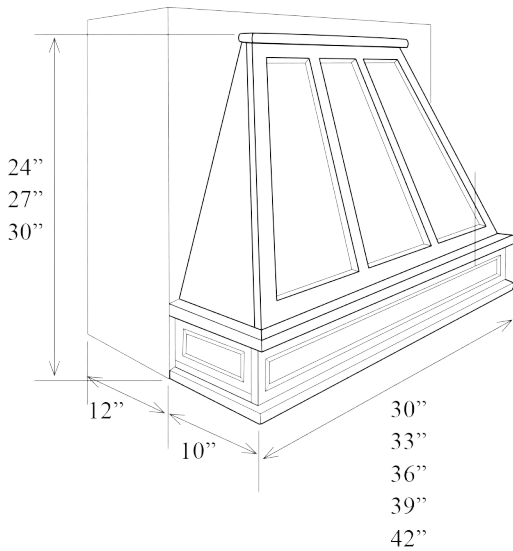

Tapered Wooden Hood

130

Tapered Wooden Hood

- Install between adjacent cabinets
- Tapered Design
- Liner not included
- No Modifications

Item No.	Width	Height
WHDA3024	30"	24"
WHDA3027	30"	27"
WHDA3030	30"	30"
WHDA3324	33"	24"
WHDA3327	33"	27"
WHDA3330	33"	30"
WHDA3624	36"	24"
WHDA3627	36"	27"
WHDA3630	36"	30"
WHDA3924	39"	24"
WHDA3927	39"	27"
WHDA3930	39"	30"
WHDA4224	42"	24"
WHDA4227	42"	27"
WHDA4230	42"	30"

DEALER RESPONSIBILITY: Check code requirements in your area when ordering hoods. Be sure to install the hood at a proper level over the range and be aware of special needs for cook tops and grills. Be sure to match hood liner width to the range width to ensure proper ventilation.

CABINET PRICES					
Item No.	Level 1	Level 2	Level 3	Level 4	Level 5
WHDA3024	1584	1647	1733	1896	2026
WHDA3324	1752	1824	1916	2098	2247
WHDA3624	1935	2012	2112	2314	2477
WHDA3924	2103	2189	2300	2520	2693
WHDA4224	2271	2362	2482	2717	2909
WHDA3027	1733	1805	1896	2079	2223
WHDA3327	1997	2079	2184	2391	2559
WHDA3627	2112	2199	2309	2530	2708
WHDA3927	2290	2381	2501	2741	2933
WHDA4227	2477	2578	2708	2967	3173
WHDA3030	1940	2016	2117	2319	2482
WHDA3330	2108	2194	2304	2525	2703
WHDA3630	2280	2372	2492	2732	2919
WHDA3930	2468	2568	2698	2957	3164
WHDA4230	2655	2765	2904	3183	3404

PRICE VARIABLES

Wood

Maple Wood	No Change
Oak Wood	No Change
Cherry Wood	+15%

Finish

Stain	No Change
Paint	Add 10%
Paint with Rubbed Edges	Add 20%
Unfinished	-20%