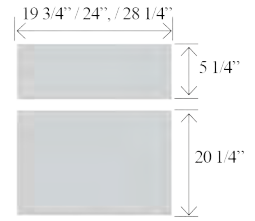

Recessed Diagonal Sink Base

114

Opening Dimensions

Item No.	Width	Height	Depth	Doors	Opening W	Opening H	Sink Opening W	Sink Opening D
BSD42	42"	34 1/2"	24"	2	19 3/4"	5 1/4" / 20 1/4"	33"	22"
BSD45	45"	34 1/2"	24"	2	24"	5 1/4" / 20 1/4"	38"	22"
BSD48	48"	34 1/2"	24"	2	28 1/4"	5 1/4" / 20 1/4"	43"	22"