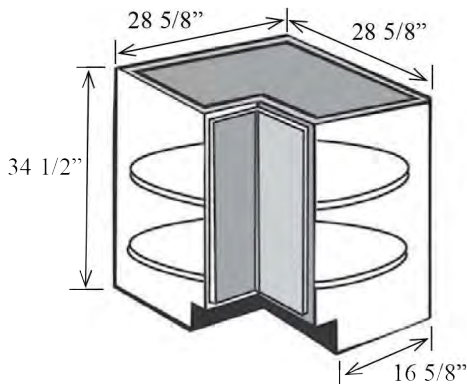

# Lazy Susan Base Cabinets

- No modifications
- Specify hinge left or hinge right
- One bi-fold door
- Two revolving plastic shelves
- Depth is the measurement along the wall
- 33W 1/2" overlay Solid Door

*See the prices and pricing variables on the opposite page.*

- No modifications
- Two revolving plastic shelves
- One bi-fold door
- Depth is the measurement along the wall
- Specify hinge left or hinge right