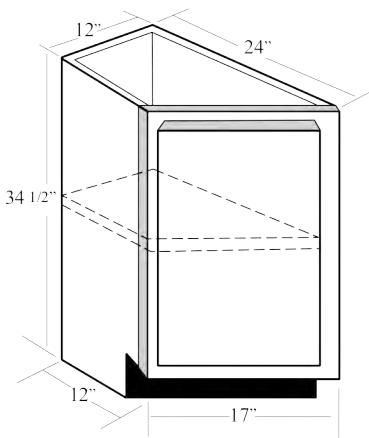

# Angled Base Cabinets

108

Angeled Base Cabinets

Diagonal Angled Base Cabinet

Note: opening dimensions

- One Shelf
- No modifications

Item No.	Width	Height	Depth	Doors	Shelves	Opening W	Opening H
BAC24	24"	34 1/2"	24"	2	1	14"	27"