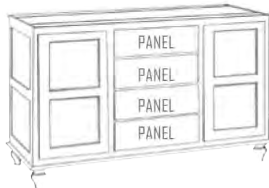

Back of island

- Two adjustable shelf
- Drawers open from front only
- False panels on back
- No modifications

Item No.	Width	Height	Depth	Shelves	Drawers	Doors
WC_2E5102	59"	35 1/2"	24 3/4"	2	4	4

CABINET PRICES	
Item No.	PRICE
WC_2E5101	3900
WC_2E5102	4493