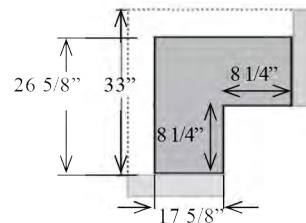

NOTE: Cabinet must be installed 6 3/8 inches from the wall.

Item No.	Width	Height	Depth	Shelves	Doors	Drawers	Opening W	Opening H
BLS33L	33" from corner	34 1/2"	33"	2	1	0	8 1/4"	27"
BLS33R	33" from corner	34 1/2"	33"	2	1	0	8 1/4"	27"

See the prices and pricing variables on the opposite page.