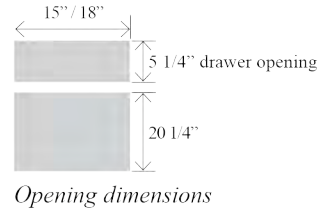

Item No.	Width	Height	Depth	Doors	Drawers	Opening W	Opening H
BR18	18"	34 1/2"	24"	1	1	15"	20 1/4"
BR21	21"	34 1/2"	24"	1	1	18"	20 1/4"

CABINET PRICES

Item No.	Level 1	Level 2	Level 3	Level 4	Level 5
BM24	1268	1311	1368	1479	1565
BM27	1268	1311	1368	1479	1565
BM30	1344	1388	1450	1565	1661
BM36	1378	1426	1488	1608	1704
BWB15	1421	1469	1536	1661	1762
BR18	1551	1604	1676	1815	1925
BR21	1608	1666	1743	1887	2002

PRICE VARIABLES

Cabinet

All Wood Box	◆	No Change
Plywood Sides	★	-5%
All Furniture Board Box	▲	-11%
Full Overlay		No Change
Same Species Interior		Add 30%
Finished Side Wall Cabinet		$80
Finished Side Base Cabinet		$128
Finished Side Tall Cabinet		$360
Add Pull Out Tray		$162

Wood

Maple Wood		No Change
Oak Wood		No Change
Cherry Wood		+15%

Finish

Stain		No Change
Paint		Add 10%
Paint with Rubbed Edges		Add 20%
Unfinished		-20%

Drawer

1/2" Drawer Box		-$70 per drawer