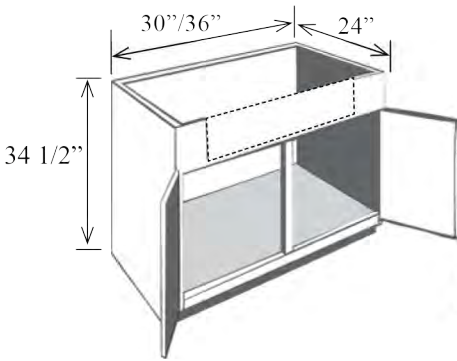

# Farm Sink Base

- No interior shelves
- Must be cut out at time of installation

Opening Dimensions

Item No.	Width	Height	Depth	Doors	Opening W	Opening H	Sink Top W	Sink Top D	Center Stile
BFSB30	30"	34 1/2"	24"	2	27"	16 3/4"	28"	22"	3"
BFSB36	36"	34 1/2"	24"	2	33"	16 3/4"	34"	22"	3"