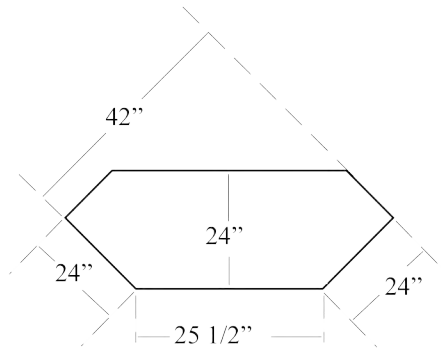

Opening Dimensions

- Depth is the measurement along the wall
- Can be modified in height only

Item No.	Width	Height	Depth	Doors	Opening W	Opening H
BCSB42	25 1/2"	34 1/2"	42" along wall	2	22 1/2"	5 1/4" / 20 1/4"