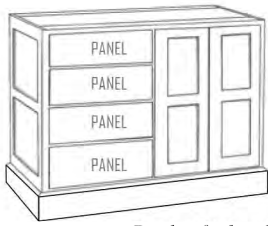

Back of island