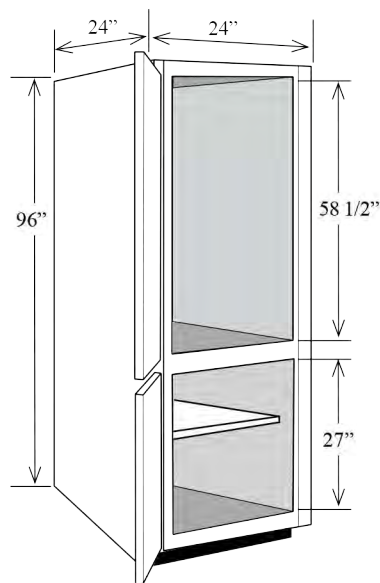

CABINET PRICES

Item No.	Level 1	Level 2	Level 3	Level 4	Level 5
BBCR1884L	1427	1487	1564	1710	1829
BBCR1884R	1427	1487	1564	1710	1829
BBCR2184L	1574	1637	1720	1883	2016
BBCR2184R	1574	1637	1720	1883	2016
BBCR2484	1697	1766	1857	2034	2176
BBCR2484L	1697	1766	1857	2034	2176
BBCR2784	1842	1916	2012	2202	2358
BBCR3084	1916	1994	2093	2294	2513
BBCR3384	2002	2085	2189	2399	2453
BBCR3684	2084	2171	2280	2499	2673
BBCR1890L	1546	1610	1692	1852	1984
BBCR1890R	1546	1610	1692	1852	1984
BBCR2190L	1692	1761	1852	2025	2166
BBCR2190R	1692	1761	1852	2025	2166
BBCR2490	1829	1902	1997	2189	2339
BBCR2490L	1829	1902	1997	2189	2339
BBCR2490R	1829	1902	1997	2189	2339
BBCR2790	1974	2057	2162	2367	2531
BBCR3090	2043	2126	2235	2445	2618
BBCR3390	2124	2212	2326	2544	2723
BBCR3690	2225	2316	2435	2668	2850
BBCR1896L	1647	1715	1802	1974	2111
BBCR1896R	1647	1715	1802	1974	2111
BBCR2196L	1792	1865	1961	2148	2298
BBCR2196R	1792	1865	1961	2148	2298
BBCR2496	1956	2034	2139	2399	2504
BBCR2496L	1956	2034	2139	2399	2504
BBCR2496R	1956	2034	2139	2399	2504
BBCR2796	2108	2194	2308	2526	2700
BBCR3096	2184	2271	2385	2613	2795
BBCR3396	2276	2367	2486	2723	2914

Utility Cabinets Prices

- One fixed shelf
- One adjustable shelf
- Removable toe kick base on 96"
- Specify hinge left or hinge right for one door cabinet

PRICE VARIABLES

Cabinet

- All Wood Box . . . . . No Change
- Plywood Sides . . . . . -5%
- All Furniture Board Box . . . . . -11%
- Full Overlay . . . . . No Change
- Same Species Interior . . . . . Add 30%
- Finished Side Wall Cabinet $80
- Finished Side Base Cabinet $128
- Finished Side Tall Cabinet $360
- Add Pull Out Tray $162

Wood

- Maple Wood . . . . . No Change
- Oak Wood . . . . . No Change
- Cherry Wood . . . . . +15%

Finish

- Stain . . . . . No Change
- Paint . . . . . Add 10%
- Paint with Rubbed Edges . . . . . Add 20%
- Unfinished . . . . . -20%

Doors

- Glass Doors/ Same Species Interior . . . . . Add 35%
- Glass Mullion Door . . . . . $42 per door
- Arch Door . . . . . $22 per door
- Cathedral Door . . . . . $22 per door
- Soft Close Door . . . . . $20 per door