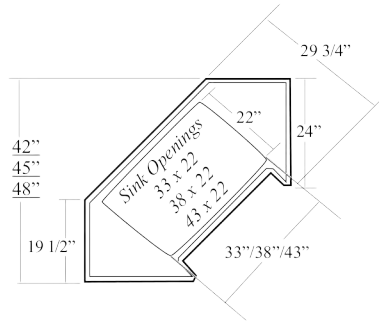

Recessed Diagonal Sink Base

114

Opening Dimensions

Item No.	Width	Height	Depth	Doors	Opening W	Opening H	Sink Opening W	Sink Opening D
BSD42	42"	34 1/2"	24"	2	19 3/4"	5 1/4" / 20 1/4"	33"	22"
BSD45	45"	34 1/2"	24"	2	24"	5 1/4" / 20 1/4"	38"	22"
BSD48	48"	34 1/2"	24"	2	28 1/4"	5 1/4" / 20 1/4"	43"	22"