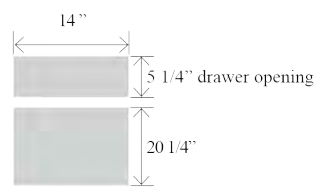

Item No.	Width from Corner	Height	Depth	Shelves	Doors	Opening W	Opening H
BCR36L	36"	34 1/2"	36"	1	1	11 1/4"	27"
BCR36R	36"	34 1/2"	36"	1	1	11 1/4"	27"

- Can be modified in height only
- One fixed shelf
- Specify hinge left or hinge right