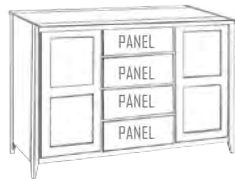

# Shaker Kitchen Island

*Back of island*

- One adjustable shelf
- Drawers open from front only
- False panels on back
- No modifications

Item No.	Width	Height	Depth	Shelves	Drawers	Doors
WC_2D5101	46 1/2"	35 1/2"	23 1/4"	1	4	4