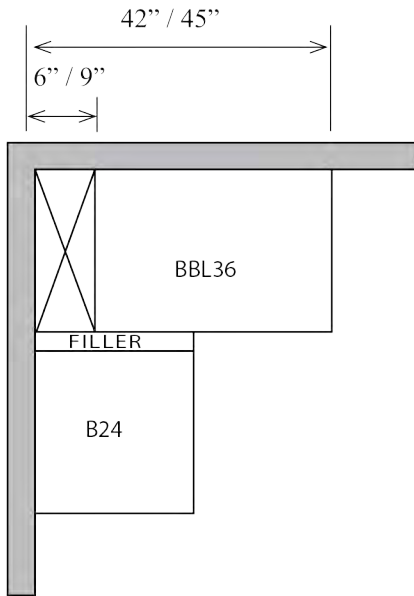

Blind Corner Base Cabinets

CABINET PRICES

Item No.	Level 1	Level 2	Level 3	Level 4	Level 5
BLL27L	1138	1176	1224	1320	1397
BLL27R	1138	1176	1224	1320	1397
BLL30L	1172	1210	1263	1364	1440
BLL30R	1172	1210	1263	1364	1440
BLL33L	1215	1253	1306	1412	1493
BLL33R	1215	1253	1306	1412	1493
BLL36L	1272	1316	1373	1484	1570
BLL36R	1272	1316	1373	284	1570
BLL39L	1368	1412	1474	1594	1690
BLL39R	1368	1412	1474	1594	1690
BLL42	1354	1397	1460	1575	1671
BLL48	1613	1661	1724	1848	1944
BLR27L	1138	1176	1224	1320	1397
BLR27R	1138	1176	1224	1320	1397
BLR30L	1172	1210	1263	1364	1440
BLR30R	1172	1210	1263	1364	1440
BLR33L	1215	1253	1306	1412	1493
BLR33R	1215	1253	1306	1412	1493
BLR36L	1272	1316	1373	1484	1570
BLR36R	1272	1316	1373	1484	1570
BLR39L	1368	1412	1474	1594	1690
BLR39R	1368	1412	1474	1594	1690
BLR42	1354	1397	1460	1575	1671
BLR48	1613	1661	1724	1848	1944

PRICE VARIABLES

Cabinet

- All Wood Box ◆ No Change
- Plywood Sides ★ -5%
- All Furniture Board Box ▲ -11%
- Full Overlay ◆ No Change
- Same Species Interior ◆ Add 30%
- Finished Side Wall Cabinet ◆ $80
- Finished Side Base Cabinet ◆ $128
- Finished Side Tall Cabinet ◆ $360
- Add Pull Out Tray ◆ $162

Wood

- Maple Wood ◆ No Change
- Oak Wood ◆ No Change
- Cherry Wood ◆ +15%

Finish

- Stain ◆ No Change
- Paint ◆ Add 10%
- Paint with Rubbed Edges ◆ Add 20%
- Unfinished ◆ -20%

Drawer

- 1/2" Drawer Box ◆ -$70 per drawer