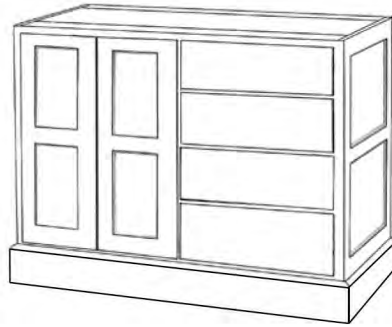

- One adjustable shelf
- Drawers open from front only
- False panels on back
- No modifications

Item No.	Width	Height	Depth	Shelves	Drawers	Doors
WC_2G5101	47"	35 1/2"	24 3/4"	1	4	4