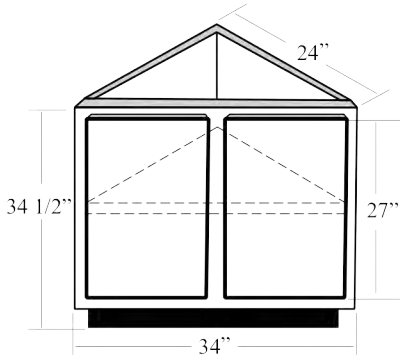

Angled Base Cabinets

108

Angeled Base Cabinets

Diagonal Angled Base Cabinet

Note: opening dimensions

- One Shelf
- No modifications

Item No.	Width	Height	Depth	Doors	Shelves	Opening W	Opening H
BAC24	24"	34 1/2"	24"	2	1	14"	27"