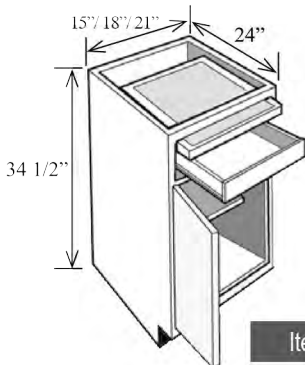

# Base Cabinets

- Solid Panel Door
- No shelves
- BT09 has a tray divider.
- Specify hinge left or hinge right

Item No.	Width	Height	Depth	Doors	Opening W	Opening H
B09L	9"	34 1/2"	24"	1	6"	27"
BT09L	9"	34 1/2"	24"	1	6"	27"
B09R	9"	34 1/2"	24"	1	6"	27"
BT09R	9"	34 1/2"	24"	1	6"	27"

See the prices and pricing variables on the opposite page.

- One drawer
- One door
- One adjustable half shelf
- Specify hinge left or hinge right

Item No.	Width	Height	Depth	Shelves	Doors	Drawers	Opening W	Opening H
B12L	12"	34 1/2"	24"	1	1	1	9"	20 1/4"
B15L	15"	34 1/2"	24"	1	1	1	12"	20 1/4"
B18L	18"	34 1/2"	24"	1	1	1	15"	20 1/4"
B21L	21"	34 1/2"	24"	1	1	1	18"	20 1/4"
B12R	12"	34 1/2"	24"	1	1	1	9"	20 1/4"
B15R	15"	34 1/2"	24"	1	1	1	12"	20 1/4"
B18R	18"	34 1/2"	24"	1	1	1	15"	20 1/4"
B21R	21"	34 1/2"	24"	1	1	1	18"	20 1/4"

See the prices and pricing variables on the opposite page.

- Removable cutting board pullout
- One adjustable half shelf
- One drawer
- Specify hinge left or hinge right
- No modifications

Item No.	Width	Height	Depth	Shelves	Doors	Drawers	Opening W	Opening H
BC15L	15"	34 1/2"	24"	1	1	1	12"	18 3/8"
BC18L	18"	34 1/2"	24"	1	1	1	15"	18 3/8"
BC21L	21"	34 1/2"	24"	1	1	1	18"	18 3/8"
BC15R	15"	34 1/2"	24"	1	1	1	12"	18 3/8"
BC18R	18"	34 1/2"	24"	1	1	1	15"	18 3/8"
BC21R	21"	34 1/2"	24"	1	1	1	18"	18 3/8"