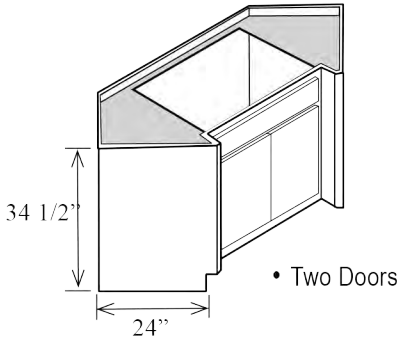

Recessed Diagonal Sink Base

114

Opening Dimensions

Item No.	Width	Height	Depth	Doors	Opening W	Opening H	Sink Opening W	Sink Opening D
BSD42	42"	34 1/2"	24"	2	19 3/4"	5 1/4" / 20 1/4"	33"	22"
BSD45	45"	34 1/2"	24"	2	24"	5 1/4" / 20 1/4"	38"	22"
BSD48	48"	34 1/2"	24"	2	28 1/4"	5 1/4" / 20 1/4"	43"	22"