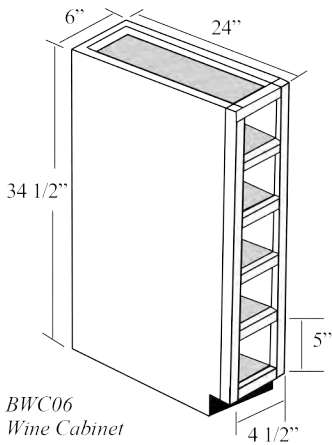

# Wine Storage Base Cabinets

- Top stemware rack
- Glass Door
- Same species interior
- Specify hinge left or hinge right
- No modifications

Item No.	Width	Height	Depth	Bottles	Doors	Drawers	Opening W	Opening H
BWC21L	21"	34 1/2"	24"	12	1	1	18"	20 1/4"
BWC21R	21"	34 1/2"	24"	12	1	1	18"	20 1/4"