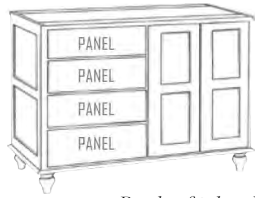

Cottage Kitchen Islands

140

Designer Kitchen Islands

Back of island

- One adjustable shelf
- Drawers open from front only
- False panels on back
- No modifications