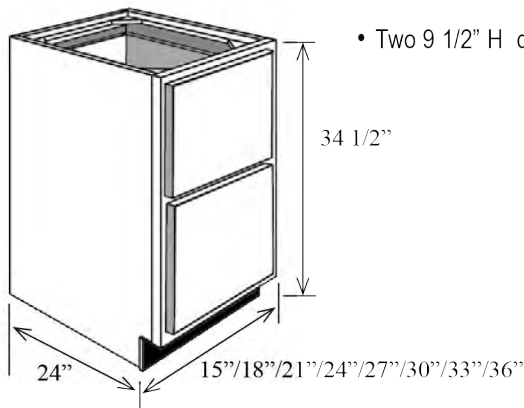

Drawer Base Cabinets