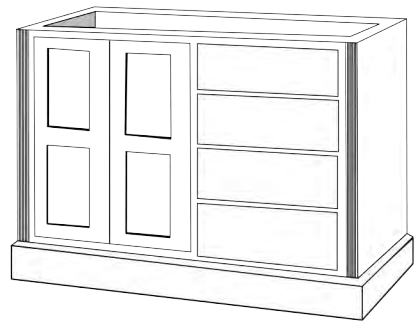

Fluted Kitchen Island

142

Designer Kitchen Islands

- One adjustable shelf
- Drawers open from front only
- False panels on back
- No modifications

Item No.	Width	Height	Depth	Shelves	Drawers	Doors
WC_2H5101	47"	35 1/2"	24 3/4"	1	4	4

- Two adjustable shelf
- Drawers open from front only
- False panels on back
- No modifications

Item No.	Width	Height	Depth	Shelves	Drawers	Doors
WC_2H5102	59"	35 1/2"	24 3/4"	2	4	4

CABINET PRICES	
Item No.	PRICE
WC_2H5101	3900
WC_2H5102	4493

PRICE VARIABLES

Wood

- Maple Wood ..... No Change
- Oak Wood ..... No Change
- Cherry Wood ..... +15%

Finish

- Stain ..... No Change
- Paint ..... Add 10%
- Paint with Rubbed Edges ..... Add 20%
- Unfinished ..... -20%

Doors

- Glass Doors/ Same Species Interior.....Add 35%
- Glass Mullion Door ..... $42 per door
- Arch Door ..... $22 per door
- Cathedral Door ..... $22 per door
- Soft Close Door ..... $20 per door

Drawer

- 1/2" Drawer Box .....-$70 per drawer

Glides