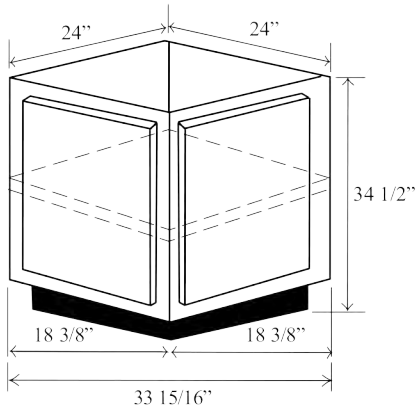

Angled End Base Cabinet