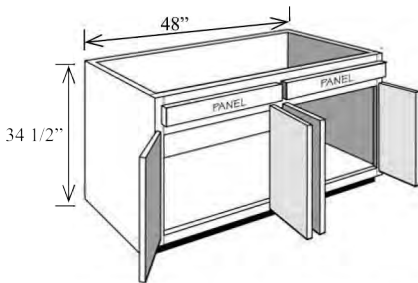

Item No.	Width	Height	Depth	Doors	Opening W	Opening H	Center Stile	Sink Top W	Sink Top D
BSB27	27"	34 1/2"	24"	2	10 1/2"	5 1/4" / 20 1/4"	3"	25 1/2"	22 1/2"
BSB30	30"	34 1/2"	24"	2	12"	5 1/4" / 20 1/4"	3"	28 1/2"	22 1/2"
BSB33	33"	34 1/2"	24"	2	13 1/2"	5 1/4" / 20 1/4"	3"	31 1/2"	22 1/2"
BSB36	36"	34 1/2"	24"	2	15"	5 1/4" / 20 1/4"	3"	34 1/2"	22 1/2"
BSB39	39"	34 1/2"	24"	2	16 1/2"	5 1/4" / 20 1/4"	3"	37 1/2"	22 1/2"
BSB42	42"	34 1/2"	24"	2	18"	5 1/4" / 20 1/4"	3"	40 1/2"	22 1/2"

- No interior shelves
- Two false drawer fronts
- Center divider