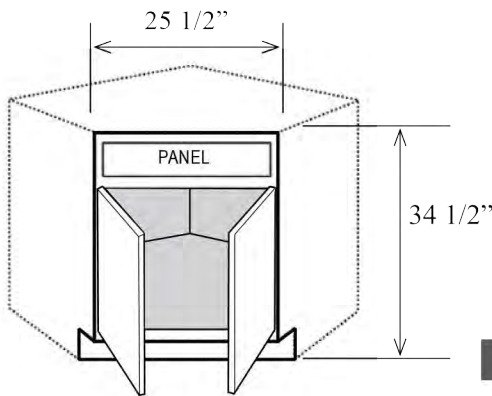

# Corner Sink Fronts

112

Corner Sink Fronts

- Specify hinge left or hinge right
- Can be modified in height only

Opening Dimensions

Item No.	Width	Height	Depth	Doors	Opening W	Opening H
BCSF36L	18 1/2"	34 1/2"	36"	1	14"	5 1/4" / 20 1/4"
BCSF39L	22 11/16"	34 1/2"	39"	1	18 3/16"	5 1/4" / 20 1/4"
BCSF36R	18 1/2"	34 1/2"	36"	1	14"	5 1/4" / 20 1/4"
BCSF39R	22 11/16"	34 1/2"	39"	1	18 3/16"	5 1/4" / 20 1/4"