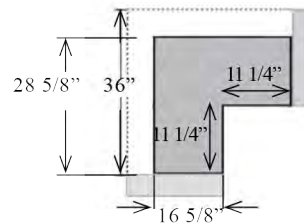

NOTE: Cabinet must be installed 7 3/4" from the wall.

Item No.	Width	Height	Depth	Shelves	Doors	Drawers	Opening W	Opening H
BLS36L	36" from corner	34 1/2"	36"	2	1	0	11 1/4"	27"
BLS36R	36" from corner	34 1/2"	36"	2	1	0	11 1/4"	27"

See the prices and pricing variables on the opposite page.