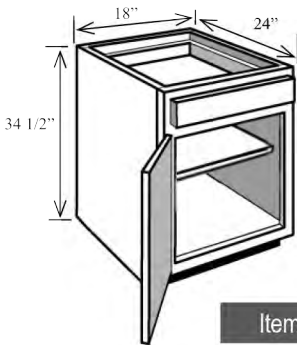

# Base Cabinets

- Solid Panel Door
- No shelves
- BT09 has a tray divider.
- Specify hinge left or hinge right

Item No.	Width	Height	Depth	Doors	Opening W	Opening H
B09L	9"	34 1/2"	24"	1	6"	27"
BT09L	9"	34 1/2"	24"	1	6"	27"
B09R	9"	34 1/2"	24"	1	6"	27"
BT09R	9"	34 1/2"	24"	1	6"	27"

See the prices and pricing variables on the opposite page.

- One drawer
- One door
- One adjustable half shelf
- Specify hinge left or hinge right

Item No.	Width	Height	Depth	Shelves	Doors	Drawers	Opening W	Opening H
B12L	12"	34 1/2"	24"	1	1	1	9"	20 1/4"
B15L	15"	34 1/2"	24"	1	1	1	12"	20 1/4"
B18L	18"	34 1/2"	24"	1	1	1	15"	20 1/4"
B21L	21"	34 1/2"	24"	1	1	1	18"	20 1/4"
B12R	12"	34 1/2"	24"	1	1	1	9"	20 1/4"
B15R	15"	34 1/2"	24"	1	1	1	12"	20 1/4"
B18R	18"	34 1/2"	24"	1	1	1	15"	20 1/4"
B21R	21"	34 1/2"	24"	1	1	1	18"	20 1/4"

See the prices and pricing variables on the opposite page.

- Removable cutting board pullout
- One adjustable half shelf
- One drawer
- Specify hinge left or hinge right
- No modifications

Item No.	Width	Height	Depth	Shelves	Doors	Drawers	Opening W	Opening H
BC15L	15"	34 1/2"	24"	1	1	1	12"	18 3/8"
BC18L	18"	34 1/2"	24"	1	1	1	15"	18 3/8"
BC21L	21"	34 1/2"	24"	1	1	1	18"	18 3/8"
BC15R	15"	34 1/2"	24"	1	1	1	12"	18 3/8"
BC18R	18"	34 1/2"	24"	1	1	1	15"	18 3/8"
BC21R	21"	34 1/2"	24"	1	1	1	18"	18 3/8"