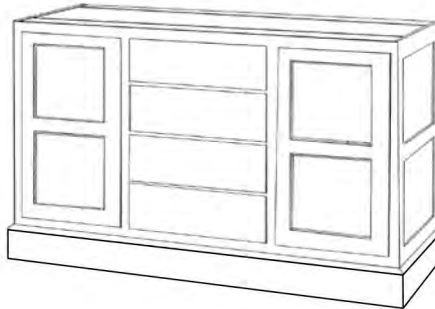

- Two adjustable shelf
- Drawers open from front only
- False panels on back
- No modifications

Item No.	Width	Height	Depth	Shelves	Drawers	Doors
WC_2G5102	59"	35 1/2"	24 3/4"	2	4	4

CABINET PRICES	
Item No.	PRICE
WC_2G5101	3900
WC_2G5102	4493

PRICE VARIABLES

Wood

Maple Wood	No Change
Oak Wood	No Change
Cherry Wood	+15%

Finish

Stain	No Change
Paint	Add 10%
Paint with Rubbed Edges	Add 20%
Unfinished	-20%

Doors

Glass Doors/ Same Species Interior	Add 35%
Glass Mullion Door	$42 per door
Arch Door	$22 per door
Cathedral Door	$22 per door
Soft Close Door	$20 per door

Drawer

1/2" Drawer Box	-$70 per drawer

Glides