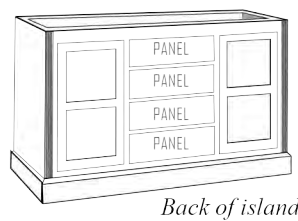

Item No.	Width	Height	Depth	Shelves	Drawers	Doors
WC_2H5101	47"	35 1/2"	24 3/4"	1	4	4

Back of island

- Two adjustable shelf
- Drawers open from front only
- False panels on back
- No modifications