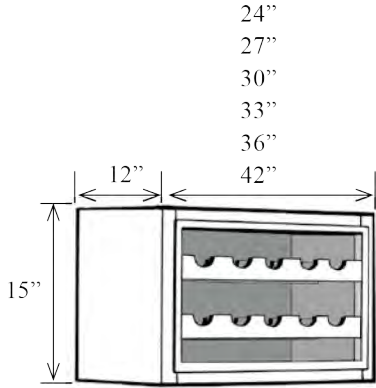

Horizontal & Verticle Wine Racks

• No Modifications on 42"W

Horizontal Wine Racks

Item No.	Width	Height	Depth	Shelves	Bottles
WHR2415	24"	15"	12"	2	10
WHR2715	27"	15"	12"	2	12
WHR3015	30"	15"	12"	2	12
WHR3315	33"	15"	12"	2	14
WHR3615	36"	15"	12"	2	14
WHR4215	42"	15"	12"	2	16