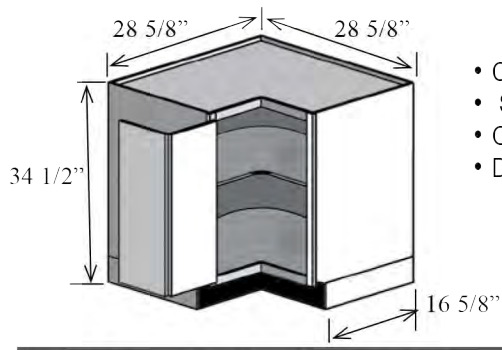

Base Corner Cabinets

- Can be modified in height only
- Specify hinge left or hinge right
- One bi-fold door
- Depth is the measurement along the wall