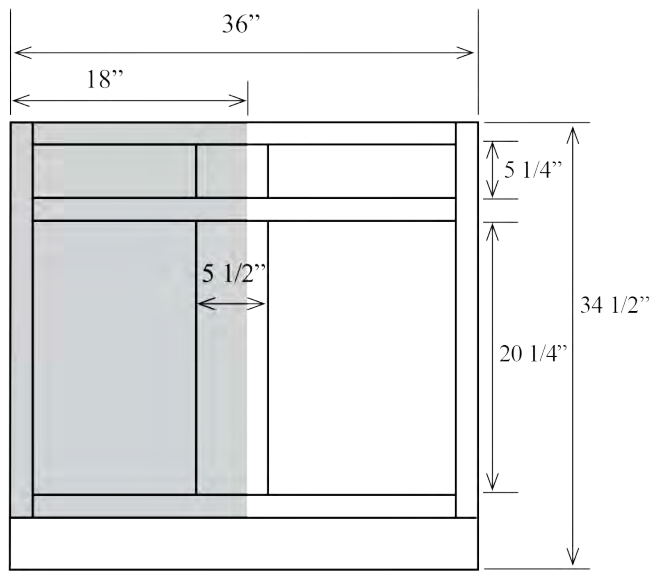

Blind Corner Base Cabinets

CABINET PRICES

Item No.	Level 1	Level 2	Level 3	Level 4	Level 5
BLL27L	1138	1176	1224	1320	1397
BLL27R	1138	1176	1224	1320	1397
BLL30L	1172	1210	1263	1364	1440
BLL30R	1172	1210	1263	1364	1440
BLL33L	1215	1253	1306	1412	1493
BLL33R	1215	1253	1306	1412	1493
BLL36L	1272	1316	1373	1484	1570
BLL36R	1272	1316	1373	284	1570
BLL39L	1368	1412	1474	1594	1690
BLL39R	1368	1412	1474	1594	1690
BLL42	1354	1397	1460	1575	1671
BLL48	1613	1661	1724	1848	1944
BLR27L	1138	1176	1224	1320	1397
BLR27R	1138	1176	1224	1320	1397
BLR30L	1172	1210	1263	1364	1440
BLR30R	1172	1210	1263	1364	1440
BLR33L	1215	1253	1306	1412	1493
BLR33R	1215	1253	1306	1412	1493
BLR36L	1272	1316	1373	1484	1570
BLR36R	1272	1316	1373	1484	1570
BLR39L	1368	1412	1474	1594	1690
BLR39R	1368	1412	1474	1594	1690
BLR42	1354	1397	1460	1575	1671
BLR48	1613	1661	1724	1848	1944

PRICE VARIABLES

Cabinet

- All Wood Box ◆ No Change
- Plywood Sides ★ -5%
- All Furniture Board Box ▲ -11%
- Full Overlay ◆ No Change
- Same Species Interior ◆ Add 30%
- Finished Side Wall Cabinet ◆ $80
- Finished Side Base Cabinet ◆ $128
- Finished Side Tall Cabinet ◆ $360
- Add Pull Out Tray ◆ $162

Wood

- Maple Wood ◆ No Change
- Oak Wood ◆ No Change
- Cherry Wood ◆ +15%

Finish

- Stain ◆ No Change
- Paint ◆ Add 10%
- Paint with Rubbed Edges ◆ Add 20%
- Unfinished ◆ -20%

Drawer

- 1/2" Drawer Box ◆ -$70 per drawer