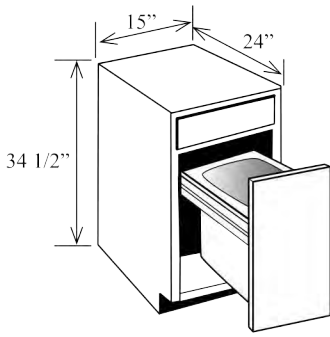

Waste & Recycling Base Cabinets

- 1 plastic can
- No modifications