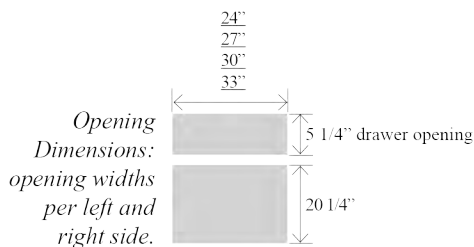

Butt Door Base Cabinets

94

Butt Door Base Cabinets

- One adjustable half shelf

Item No.	Width	Height	Depth	Shelves	Doors	Drawers	Opening W	Opening H
BBD27	27"	34 1/2"	24"	1	2	1	24"	20 1/4"
BBD30	30"	34 1/2"	24"	1	2	1	27"	20 1/4"
BBD33	33"	34 1/2"	24"	1	2	1	30"	20 1/4"
BBD36	36"	34 1/2"	24"	1	2	1	33"	20 1/4"

See the prices and pricing variables on the opposite page.