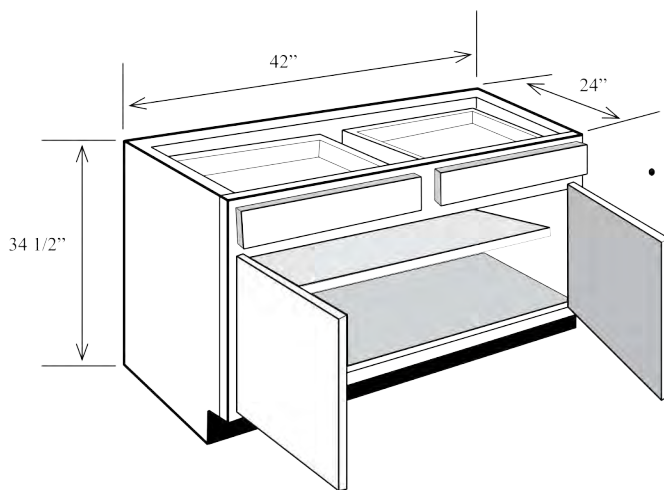

# Butt Door Base Cabinets

94

Butt Door Base Cabinets

- One adjustable half shelf

Item No.	Width	Height	Depth	Shelves	Doors	Drawers	Opening W	Opening H
BBD27	27"	34 1/2"	24"	1	2	1	24"	20 1/4"
BBD30	30"	34 1/2"	24"	1	2	1	27"	20 1/4"
BBD33	33"	34 1/2"	24"	1	2	1	30"	20 1/4"
BBD36	36"	34 1/2"	24"	1	2	1	33"	20 1/4"

See the prices and pricing variables on the opposite page.

- One adjustable half shelf

Item No.	Width	Height	Depth	Shelves	Doors	Drawers	Opening W	Opening H
BBD39	39"	34 1/2"	24"	1	2	2	36"	20 1/4"
BBD42	42"	34 1/2"	24"	1	2	2	39"	20 1/4"