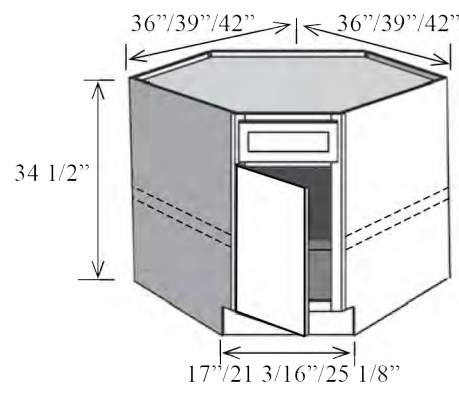

Item No.	Width from Corner	Height	Depth	Shelves	Doors	Opening W	Opening H
BCR36L	36"	34 1/2"	36"	1	1	11 1/4"	27"
BCR36R	36"	34 1/2"	36"	1	1	11 1/4"	27"

- Can be modified in height only
- One fixed shelf
- Specify hinge left or hinge right