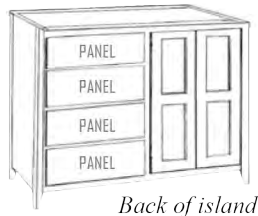

Back of island

- One adjustable shelf
- Drawers open from front only
- False panels on back
- No modifications