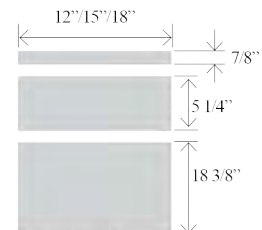

# Base Cabinets

- Solid Panel Door
- No shelves
- BT09 has a tray divider.
- Specify hinge left or hinge right

Item No.	Width	Height	Depth	Doors	Opening W	Opening H
B09L	9"	34 1/2"	24"	1	6"	27"
BT09L	9"	34 1/2"	24"	1	6"	27"
B09R	9"	34 1/2"	24"	1	6"	27"
BT09R	9"	34 1/2"	24"	1	6"	27"

See the prices and pricing variables on the opposite page.

- One drawer
- One door
- One adjustable half shelf
- Specify hinge left or hinge right

Item No.	Width	Height	Depth	Shelves	Doors	Drawers	Opening W	Opening H
B12L	12"	34 1/2"	24"	1	1	1	9"	20 1/4"
B15L	15"	34 1/2"	24"	1	1	1	12"	20 1/4"
B18L	18"	34 1/2"	24"	1	1	1	15"	20 1/4"
B21L	21"	34 1/2"	24"	1	1	1	18"	20 1/4"
B12R	12"	34 1/2"	24"	1	1	1	9"	20 1/4"
B15R	15"	34 1/2"	24"	1	1	1	12"	20 1/4"
B18R	18"	34 1/2"	24"	1	1	1	15"	20 1/4"
B21R	21"	34 1/2"	24"	1	1	1	18"	20 1/4"

See the prices and pricing variables on the opposite page.

- Removable cutting board pullout
- One adjustable half shelf
- One drawer
- Specify hinge left or hinge right
- No modifications

Item No.	Width	Height	Depth	Shelves	Doors	Drawers	Opening W	Opening H
BC15L	15"	34 1/2"	24"	1	1	1	12"	18 3/8"
BC18L	18"	34 1/2"	24"	1	1	1	15"	18 3/8"
BC21L	21"	34 1/2"	24"	1	1	1	18"	18 3/8"
BC15R	15"	34 1/2"	24"	1	1	1	12"	18 3/8"
BC18R	18"	34 1/2"	24"	1	1	1	15"	18 3/8"
BC21R	21"	34 1/2"	24"	1	1	1	18"	18 3/8"