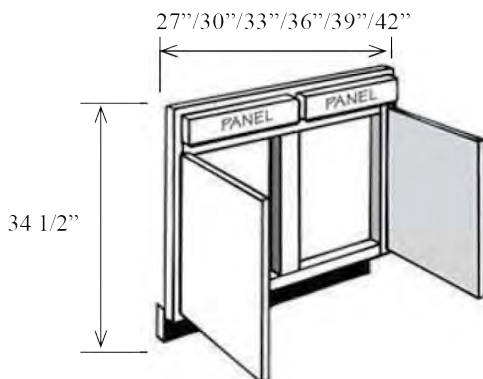

- Two false drawer fronts
- Toe kick attached

Item No.	Width	Height	Doors	Opening W	Opening H	CenterStile W
BSF27	27"	34 1/2"	2	10 1/2"	5 1/4" / 20 1/4"	3"
BSF30	30"	34 1/2"	2	12"	5 1/4" / 20 1/4"	3"
BSF33	33"	34 1/2"	2	13 1/2"	5 1/4" / 20 1/4"	3"
BSF36	36"	34 1/2"	2	15"	5 1/4" / 20 1/4"	3"
BSF39	39"	34 1/2"	2	16 1/2"	5 1/4" / 20 1/4"	3"
BSF42	42"	34 1/2"	2	18"	5 1/4" / 20 1/4"	3"