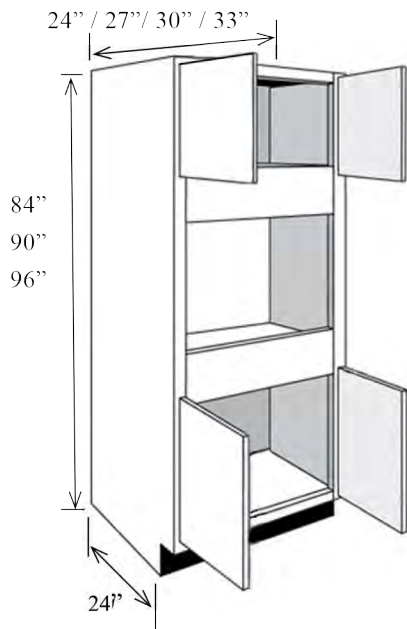

Oven Cabinets

Max Opening
Widths:
24W = 22 1/2"
27W = 25 1/2"
30W = 28 1/2"
33W = 31 1/2"

- Must specify oven opening size
- 96" H have a removable toekick base

- Must specify oven opening size
- One 8"H drawer
- 96" H have a removable toekick base

Item No.	Width	Height	Depth	Doors	Bottom Opening H
OC2484	24"	84"	24"	4	25 1/2"
OC2784	27"	84"	24"	4	25 1/2"
OC3084	30"	84"	24"	4	25 1/2"
OC3384	33"	84"	24"	4	25 1/2"
OC2490	24"	90"	24"	4	25 1/2"
OC2790	27"	90"	24"	4	25 1/2"
OC3090	30"	90"	24"	4	25 1/2"
OC3390	33"	90"	24"	4	25 1/2"
OC2496	24"	96"	24"	4	25 1/2"
OC2796	27"	96"	24"	4	25 1/2"
OC3096	30"	96"	24"	4	25 1/2"
OC3396	33"	96"	24"	4	25 1/2"

Item No.	Width	Height	Depth	Doors	Drawers	Drawer Opening H
OCD2484	24"	84"	24"	2	1	9 3/4"
OCD2784	27"	84"	24"	2	1	9 3/4"
OCD3084	30"	84"	24"	2	1	9 3/4"
OCD3384	33"	84"	24"	2	1	9 3/4"
OCD2490	24"	90"	24"	2	1	9 3/4"
OCD2790	27"	90"	24"	2	1	9 3/4"
OCD3090	30"	90"	24"	2	1	9 3/4"
OCD3390	33"	90"	24"	2	1	9 3/4"
OCD2496	24"	96"	24"	2	1	9 3/4"
OCD2796	27"	96"	24"	2	1	9 3/4"
OCD3096	30"	96"	24"	2	1	9 3/4"
OCD3396	33"	96"	24"	2	1	9 3/4"