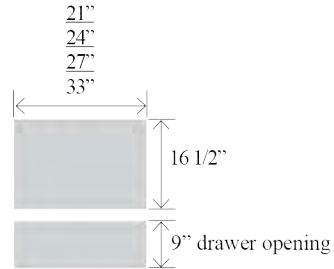

Opening dimensions

Item No.	Width	Height	Depth	Drawers	Opening W	Opening H
BM24	24"	34 1/2"	24"	1	21"	16 1/2" / 9"
BM27	27"	34 1/2"	24"	1	24"	16 1/2" / 9"
BM30	30"	34 1/2"	24"	1	27"	16 1/2" / 9"
BM36	36"	34 1/2"	24"	1	33"	16 1/2" / 9"

See the prices and pricing variables on the opposite page.