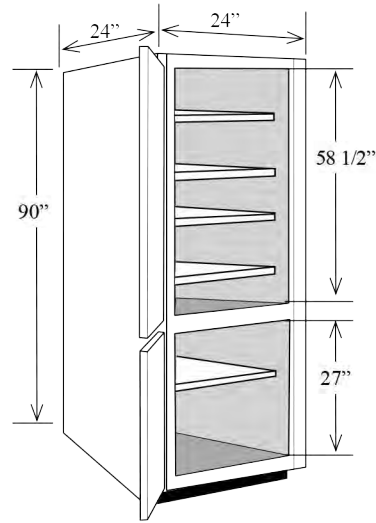

CABINET PRICES

Item No.	Level 1	Level 2	Level 3	Level 4	Level 5
BBCAR1884L	1534	1595	1677	1836	1962
BBCAR1884R	1534	1595	1677	1836	1962
BBCAR2184L	1677	1746	1836	2012	2151
BBCAR2184R	1677	1746	1836	2012	2151
BBCAR2484L	1812	1886	1983	2171	2322
BBCAR2484R	1812	1886	1983	2171	2322
BBCAR2784	1944	2037	2139	2343	2506
BBCAR3084	2175	2265	2379	2608	2787
BBCAR3384	2387	2486	2612	2860	3060
BBCAR3684	2615	2722	2860	3134	3350
BBCAR1890L	1660	1726	1816	1988	2126
BBCAR1890R	1660	1726	1816	1988	2126
BBCAR2190L	1804	1877	1971	2159	2309
BBCAR2190R	1804	1877	1971	2159	2309
BBCAR2490	1959	2037	2139	2343	2506
BBCAR2490L	1959	2037	2139	2343	2506
BBCAR2490R	1959	2037	2139	2343	2506
BBCAR2790	2105	2192	2302	2522	2697
BBCAR3090	2355	2452	2579	2824	3020
BBCAR3390	2644	2751	2889	3166	3387
BBCAR3690	2828	2942	3093	3387	3620
BBCAR1896L	1763	1836	1930	2114	2261
BBCAR1896R	1763	1836	1930	2114	2213
BBCAR2196L	1910	1988	2090	2289	2448
BBCAR2196R	1910	1988	2090	2289	2448
BBCAR2496	2085	2171	2282	2498	2697
BBCAR2496L	2085	2171	2282	2498	2697
BBCAR2496R	2085	2171	2282	2498	2697
BBCAR2796	2314	2408	2530	2771	2962
BBCAR3096	2510	2612	2742	3003	3215
BBCAR3396	2778	2894	3040	3329	3562

Utility Cabinets with Shelves Prices

- One fixed shelf
- Five adjustable shelves
- Removable toe kick base on 96"
- Specify hinge left or hinge right for one door cabinet

PRICE VARIABLES

Cabinet

- All Wood Box . . . . . No Change
- Plywood Sides . . . . . -5%
- All Furniture Board Box . . . . . -11%
- Full Overlay . . . . . No Change
- Same Species Interior . . . . . Add 30%
- Finished Side Wall Cabinet $80
- Finished Side Base Cabinet $128
- Finished Side Tall Cabinet $360
- Add Pull Out Tray $162

Wood

- Maple Wood . . . . . No Change
- Oak Wood . . . . . No Change
- Cherry Wood . . . . . +15%

Finish

- Stain . . . . . No Change
- Paint . . . . . Add 10%
- Paint with Rubbed Edges . . . . . Add 20%
- Unfinished . . . . . -20%

Doors

- Glass Doors/ Same Species Interior . . . . . Add 35%
- Glass Mullion Door . . . . . $42 per door
- Arch Door . . . . . $22 per door
- Cathedral Door . . . . . $22 per door
- Soft Close Door . . . . . $20 per door