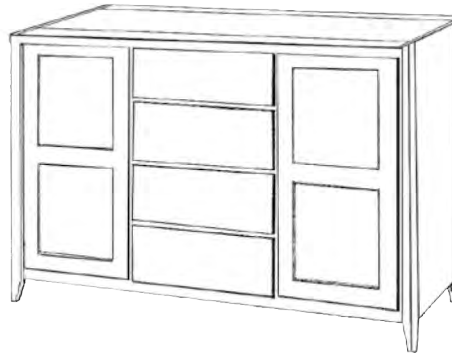

- Two adjustable shelf
- Drawers open from front only
- False panels on back
- No modifications

Item No.	Width	Height	Depth	Shelves	Drawers	Doors
WC_2D5102	58 1/2"	35 1/2"	23 1/4"	2	4	4

CABINET PRICES

Item No.	PRICE
WC_2D5101	3864
WC_2D5102	4493

PRICE VARIABLES

Wood

Maple Wood	No Change
Oak Wood	No Change
Cherry Wood	+15%

Finish

Stain	No Change
Paint	Add 10%
Paint with Rubbed Edges	Add 20%
Unfinished	-20%

Doors

Glass Doors/ Same Species Interior	Add 35%
Glass Mullion Door	$42 per door
Arch Door	$22 per door
Cathedral Door	$22 per door
Soft Close Door	$20 per door

Drawer

1/2" Drawer Box	-$70 per drawer

Glides