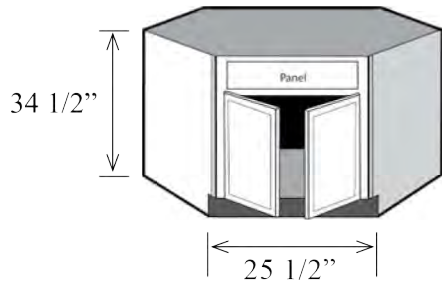

# Corner Sink Cabinets

115

Sink Base Cabinets

Opening Dimensions

- Depth is the measurement along the wall
- Specify hinge left or hinge right
- Can be modified in height only

Item No.	Width	Height	Depth	Doors	Opening W	Opening H
BCSB36L	17"	34 1/2"	36" along the wall	1	14"	5 1/4" / 20 1/4"
BCSB39L	21 1/4"	34 1/2"	39" along the wall	1	18 1/4"	5 1/4" / 20 1/4"
BCSB36R	17"	34 1/2"	36" along the wall	1	14"	5 1/4" / 20 1/4"
BCSB39R	21 1/4"	34 1/2"	39" along the wall	1	18 1/4"	5 1/4" / 20 1/4"