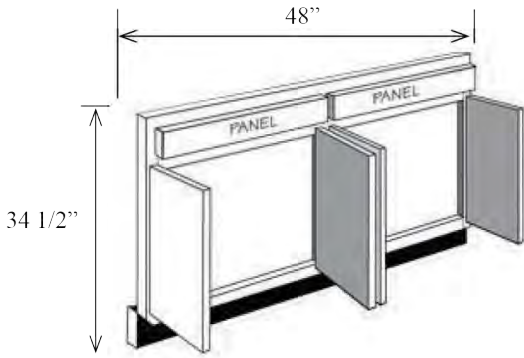

- Two false drawer fronts
- Toe kick attached
- Center divider

Item No.	Width	Height	Doors	Opening W	Opening H	Center Stile W
BSF48	48"	34 1/2"	4	21"	5 1/4" / 20 1/4"	3"

CABINET PRICES					
Item No.	Level 1	Level 2	Level 3	Level 4	Level 5
BSF24	447	461	485	533	572
BSF24L	447	461	485	533	572
BSF24R	447	461	485	533	572
BSF27	461	476	500	548	586
BSF30	490	509	538	586	629
BSF33	514	533	562	615	658
BSF36	548	567	596	653	701
BSF39	572	591	624	682	730
BSF42	581	605	639	696	744
BSF48	663	687	725	797	845

PRICE VARIABLES

Cabinet

- All Wood Box . . . . . No Change
- Plywood Sides . . . . . -5%
- All Furniture Board Box . . . . . -11%
- Full Overlay . . . . . No Change

Wood

- Maple Wood . . . . . No Change
- Oak Wood . . . . . No Change
- Cherry Wood . . . . . +15%

Finish

- Stain . . . . . No Change
- Paint . . . . . Add 10%
- Paint with Rubbed Edges . . . . . Add 20%
- Unfinished . . . . . -20%