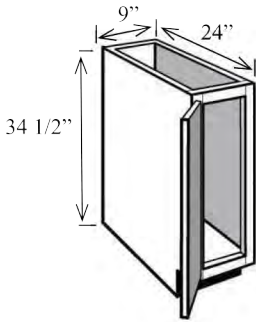

Base Cabinets

- Solid Panel Door
- No shelves
- BT09 has a tray divider.
- Specify hinge left or hinge right