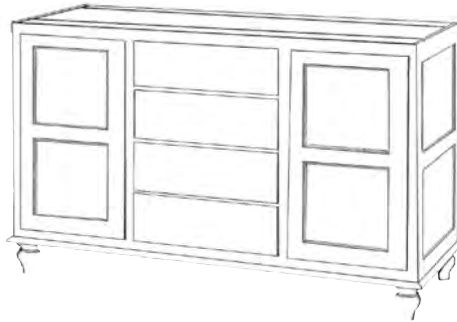

Item No.	Width	Height	Depth	Shelves	Drawers	Doors
WC_2E5102	59"	35 1/2"	24 3/4"	2	4	4

CABINET PRICES	
Item No.	PRICE
WC_2E5101	3900
WC_2E5102	4493

PRICE VARIABLES

Wood

Maple Wood	No Change
Oak Wood	No Change
Cherry Wood	+15%

Finish

Stain	No Change
Paint	Add 10%
Paint with Rubbed Edges	Add 20%
Unfinished	-20%

Doors

Glass Doors/ Same Species Interior	Add 35%
Glass Mullion Door	$42 per door
Arch Door	$22 per door
Cathedral Door	$22 per door
Soft Close Door	$20 per door

Drawer

1/2" Drawer Box	-$70 per drawer

Glides