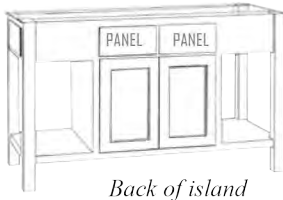

Back of island

- Two side drawers
- Front drawers open from front only
- One adjustable shelf
- False panels on back
- No modifications