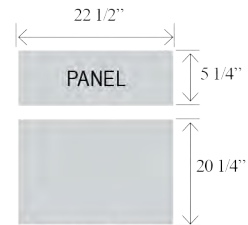

Opening Dimensions

- Depth is the measurement along the wall
- Can be modified in height only

Item No.	Width	Height	Depth	Doors	Opening W	Opening H
BCSB42	25 1/2"	34 1/2"	42" along wall	2	22 1/2"	5 1/4" / 20 1/4"